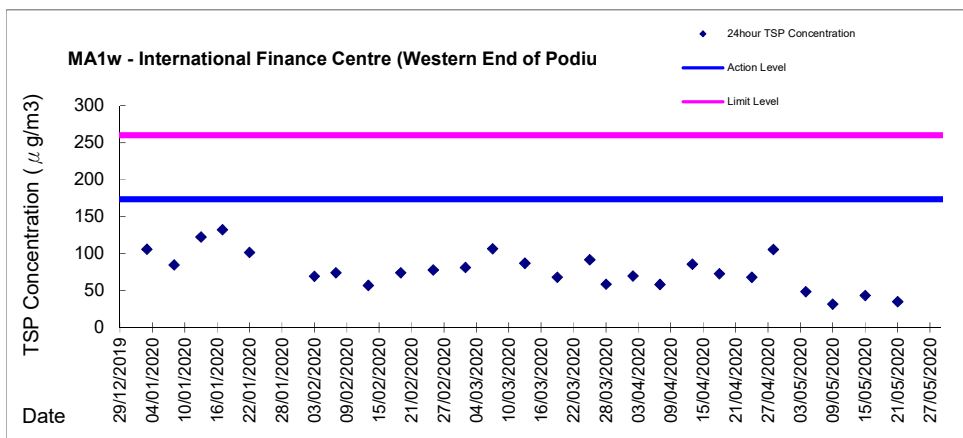

Graphic Presentation of 1 hour TSP Result

Graphic Presentation of 1 hour TSP Result

Graphic Presentation of 1 hour TSP Result

Graphic Presentation of 24 hour TSP Result

Graphic Presentation of 24 hour TSP Result

Graphic Presentation of 24 hour TSP Result