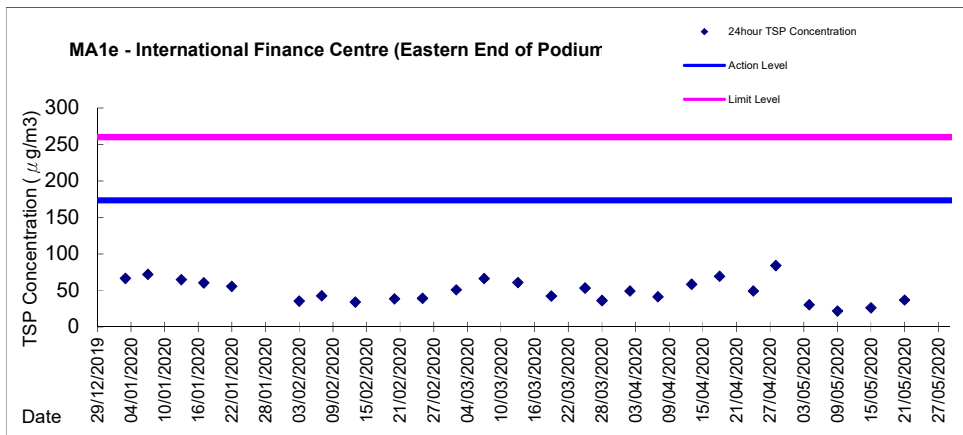

Graphic Presentation of 1 hour TSP Result

Graphic Presentation of 1 hour TSP Result

Graphic Presentation of 1 hour TSP Result

Graphic Presentation of 24 hour TSP Result

Graphic Presentation of 24 hour TSP Result

Graphic Presentation of 24 hour TSP Result