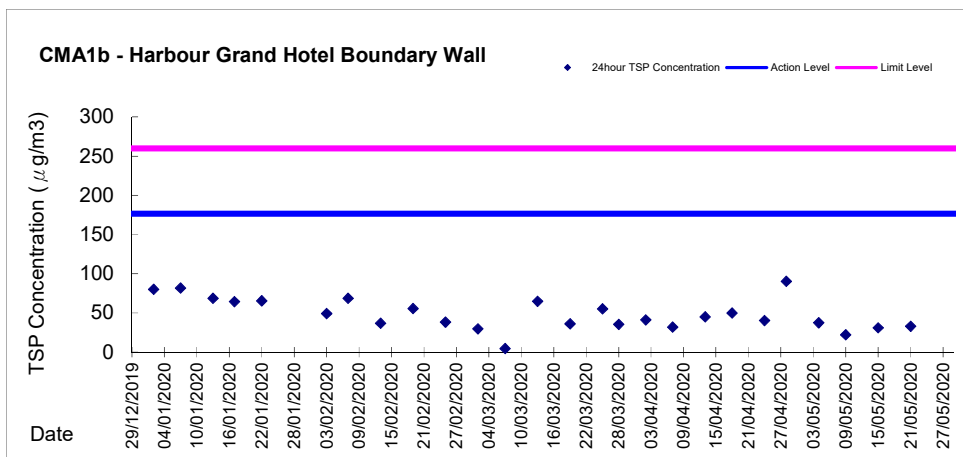

Graphic Presentation of 1 hour TSP Result

Graphic Presentation of 1 hour TSP Result

Graphic Presentation of 1 hour TSP Result

Graphic Presentation of 24 hour TSP Result

Graphic Presentation of 24 hour TSP Result

Graphic Presentation of 24 hour TSP Result