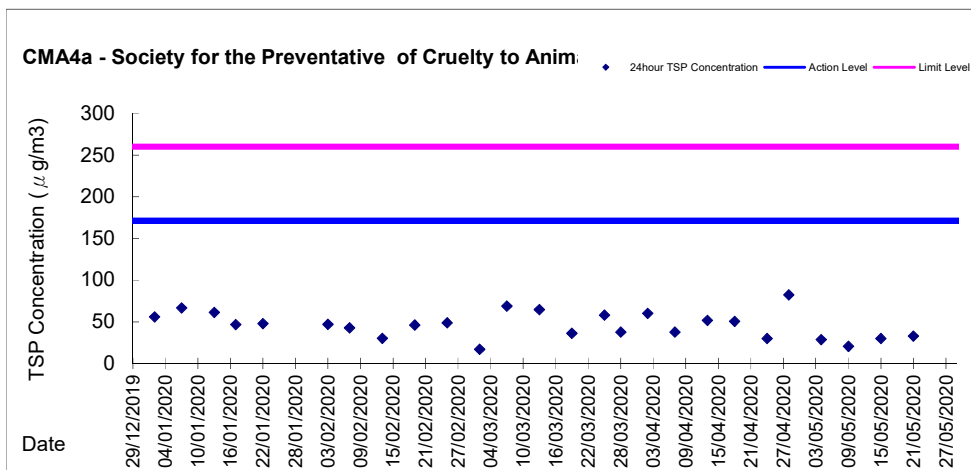

Graphic Presentation of 1 hour TSP Result

Graphic Presentation of 1 hour TSP Result

Graphic Presentation of 1 hour TSP Result

Graphic Presentation of 24 hour TSP Result

Graphic Presentation of 24 hour TSP Result

Graphic Presentation of 24 hour TSP Result