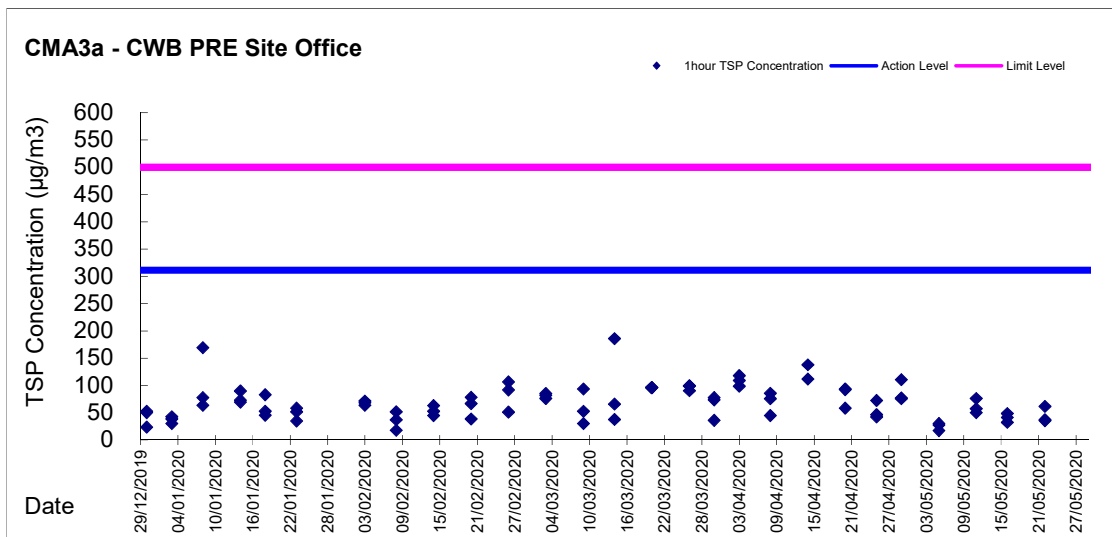

Graphic Presentation of 1 hour TSP Result

Graphic Presentation of 1 hour TSP Result

Graphic Presentation of 1 hour TSP Result

Graphic Presentation of 24 hour TSP Result

Graphic Presentation of 24 hour TSP Result

Graphic Presentation of 24 hour TSP Result