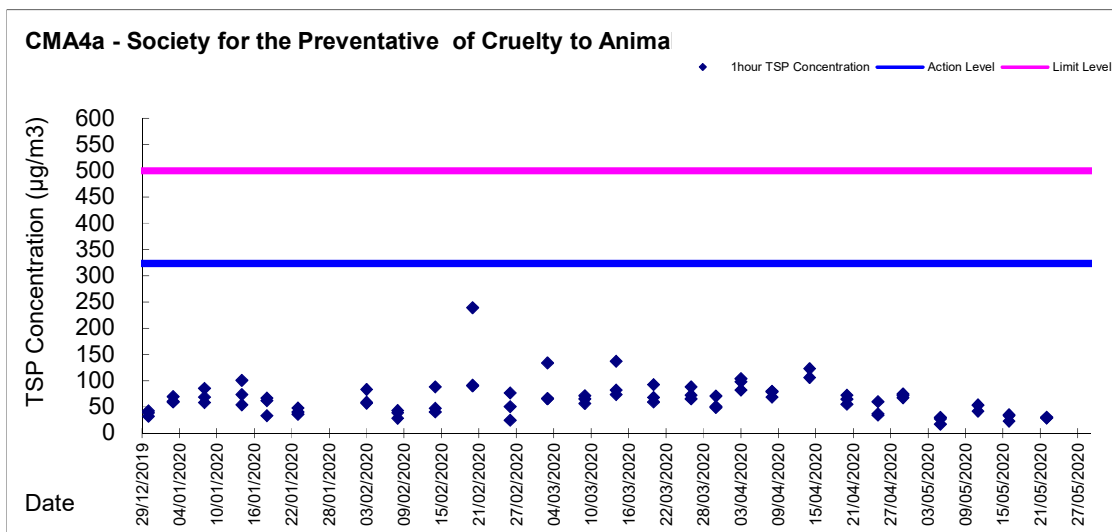

Graphic Presentation of 1 hour TSP Result

Graphic Presentation of 1 hour TSP Result

Graphic Presentation of 1 hour TSP Result

Graphic Presentation of 24 hour TSP Result

Graphic Presentation of 24 hour TSP Result

Graphic Presentation of 24 hour TSP Result