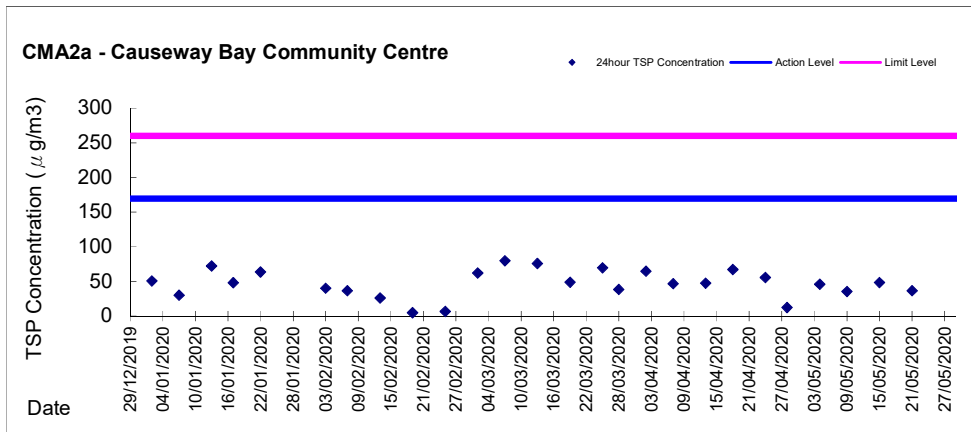

Graphic Presentation of 1 hour TSP Result

Graphic Presentation of 1 hour TSP Result

Graphic Presentation of 1 hour TSP Result

Graphic Presentation of 24 hour TSP Result

Graphic Presentation of 24 hour TSP Result

Graphic Presentation of 24 hour TSP Result