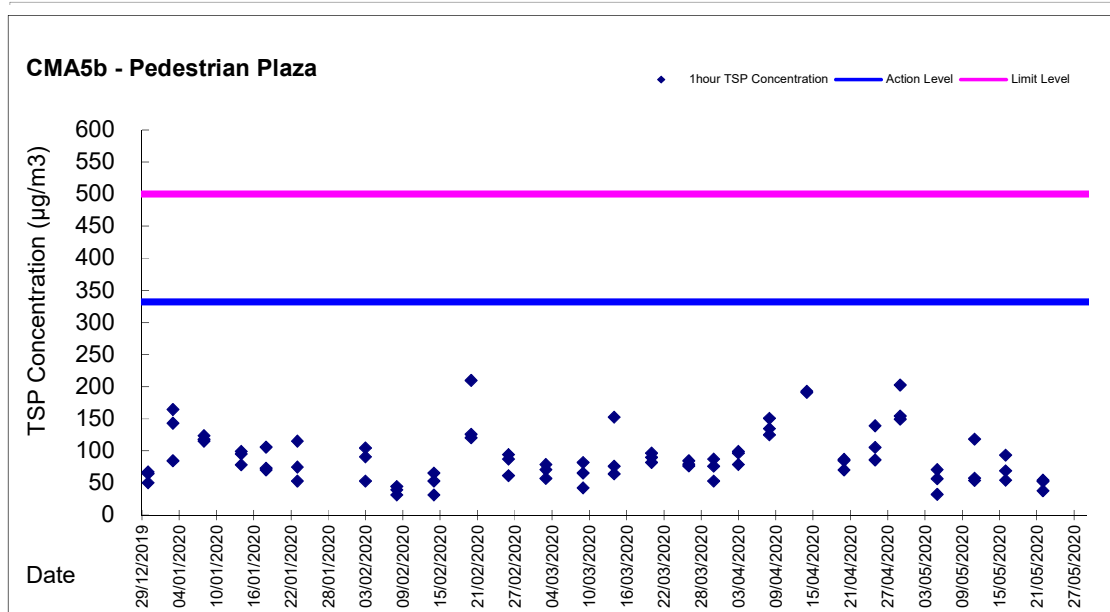

Graphic Presentation of 1 hour TSP Result

Graphic Presentation of 1 hour TSP Result

Graphic Presentation of 1 hour TSP Result

Graphic Presentation of 24 hour TSP Result

Graphic Presentation of 24 hour TSP Result

Graphic Presentation of 24 hour TSP Result