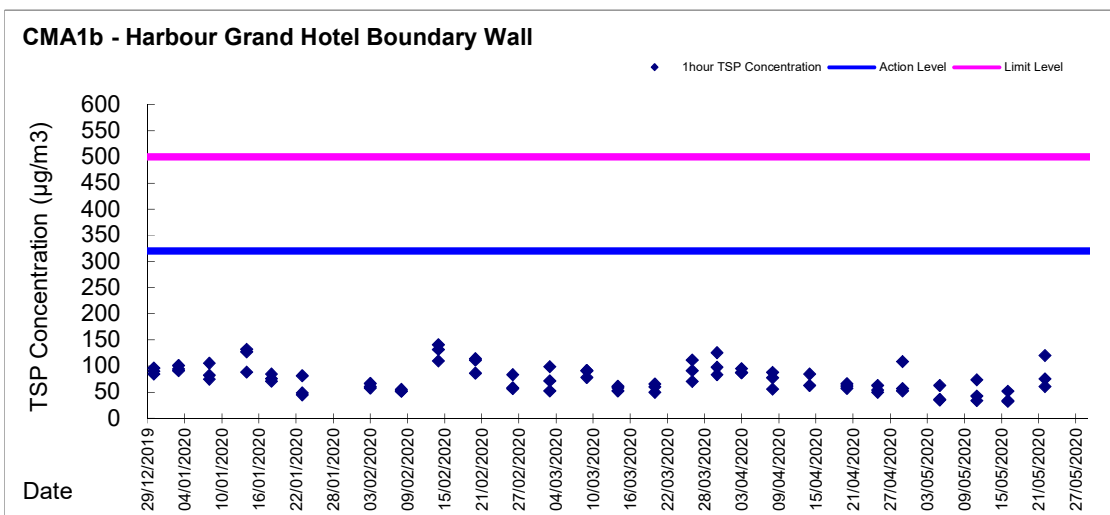

Graphic Presentation of 1 hour TSP Result

Graphic Presentation of 1 hour TSP Result

Graphic Presentation of 1 hour TSP Result

Graphic Presentation of 24 hour TSP Result

Graphic Presentation of 24 hour TSP Result

Graphic Presentation of 24 hour TSP Result