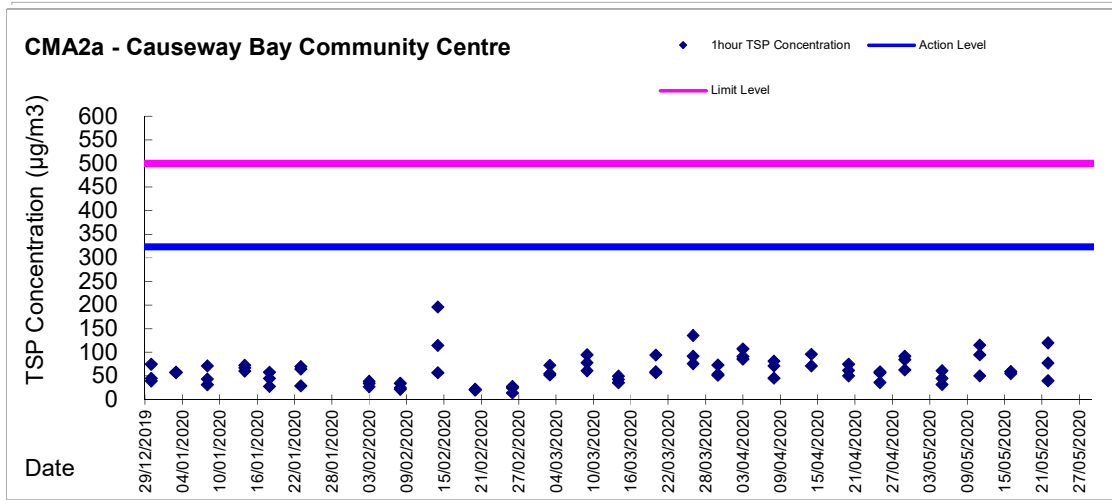

Graphic Presentation of 1 hour TSP Result

Graphic Presentation of 1 hour TSP Result

Graphic Presentation of 1 hour TSP Result

Graphic Presentation of 24 hour TSP Result

Graphic Presentation of 24 hour TSP Result

Graphic Presentation of 24 hour TSP Result