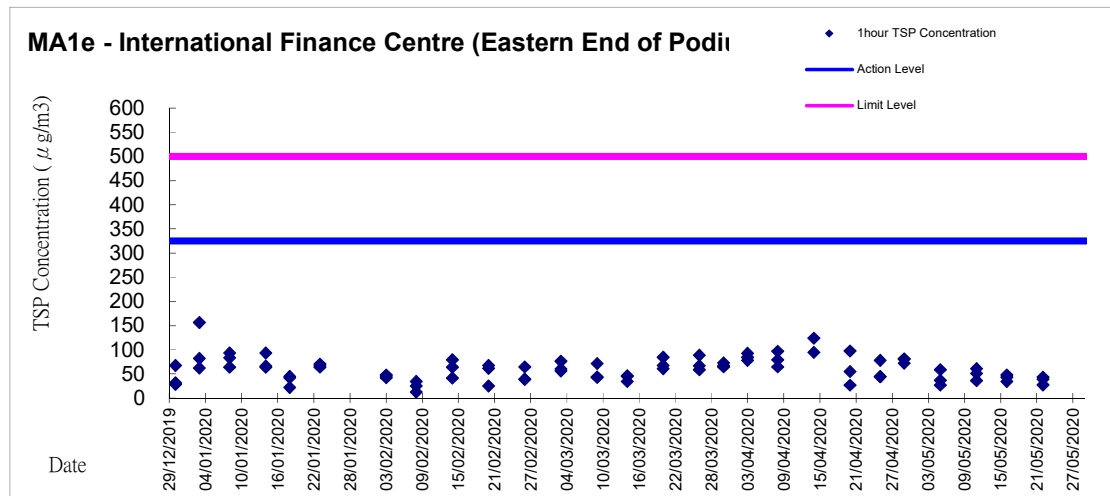

Graphic Presentation of 1 hour TSP Result

Graphic Presentation of 1 hour TSP Result

Graphic Presentation of 1 hour TSP Result

Graphic Presentation of 24 hour TSP Result

Graphic Presentation of 24 hour TSP Result

Graphic Presentation of 24 hour TSP Result