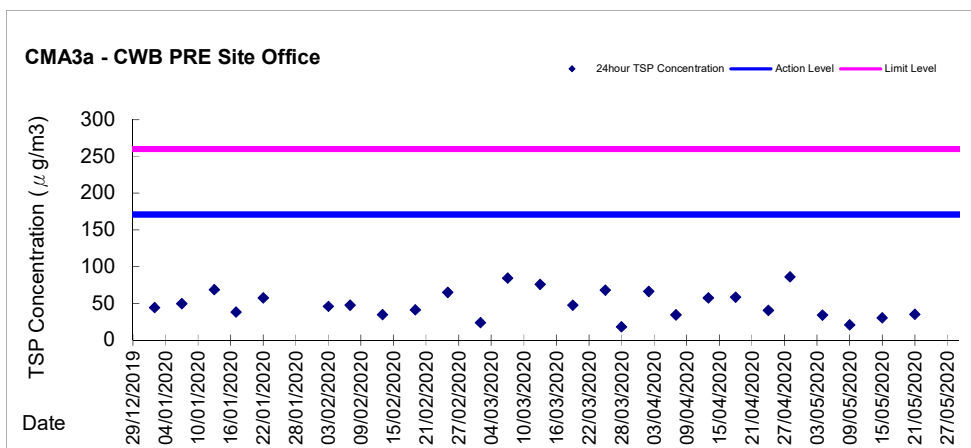

Graphic Presentation of 1 hour TSP Result

Graphic Presentation of 1 hour TSP Result

Graphic Presentation of 1 hour TSP Result

Graphic Presentation of 24 hour TSP Result

Graphic Presentation of 24 hour TSP Result

Graphic Presentation of 24 hour TSP Result