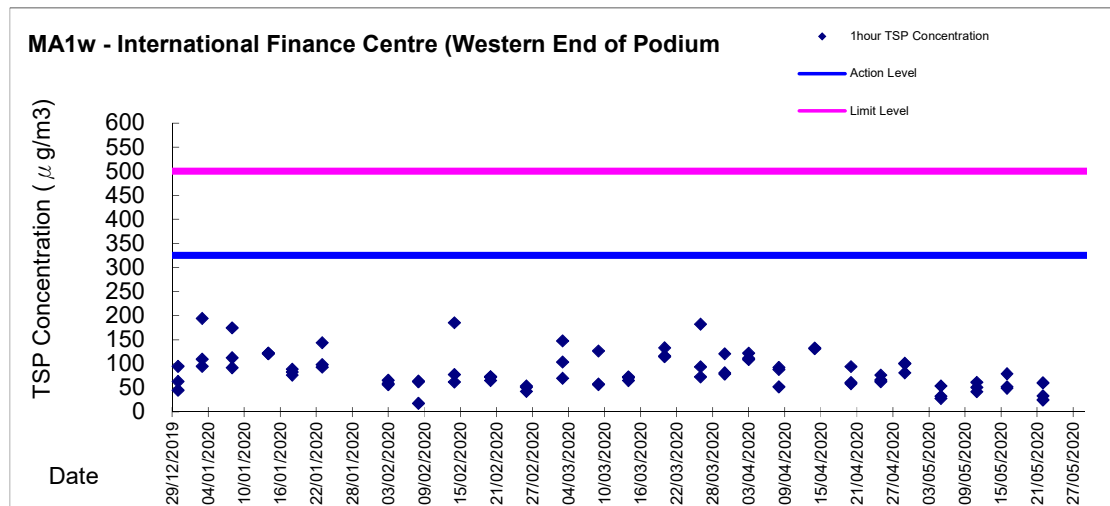

Graphic Presentation of 1 hour TSP Result

Graphic Presentation of 1 hour TSP Result

Graphic Presentation of 1 hour TSP Result

Graphic Presentation of 24 hour TSP Result

Graphic Presentation of 24 hour TSP Result

Graphic Presentation of 24 hour TSP Result